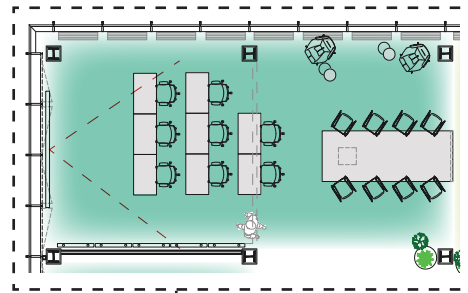

Making it Work.

Penthouse floor, Riverside Two

948 sq m | 10,200 sq ft

Workspace

Sit stand workstations	96
Benched hot desks	32

Meeting space

Large meeting room	1
Medium meeting room	2
Small meeting room	2
Single phone booth	6
Double phone booth	2

Open meeting space

Collaboration area	2
Greeting space	1

Support spaces

Kitchenette	1
Coat storage	2
Print station	2
Lockers area	5 (120%)
Comms room	1
Outdoor terrace	4

● Work seats	● Tea Station
● Enclosed meeting	● Toilet amenities
● Collaboration	● Outdoor terrace
● Flexible space	● Print / locker
● Lounge	

Retractable wall open